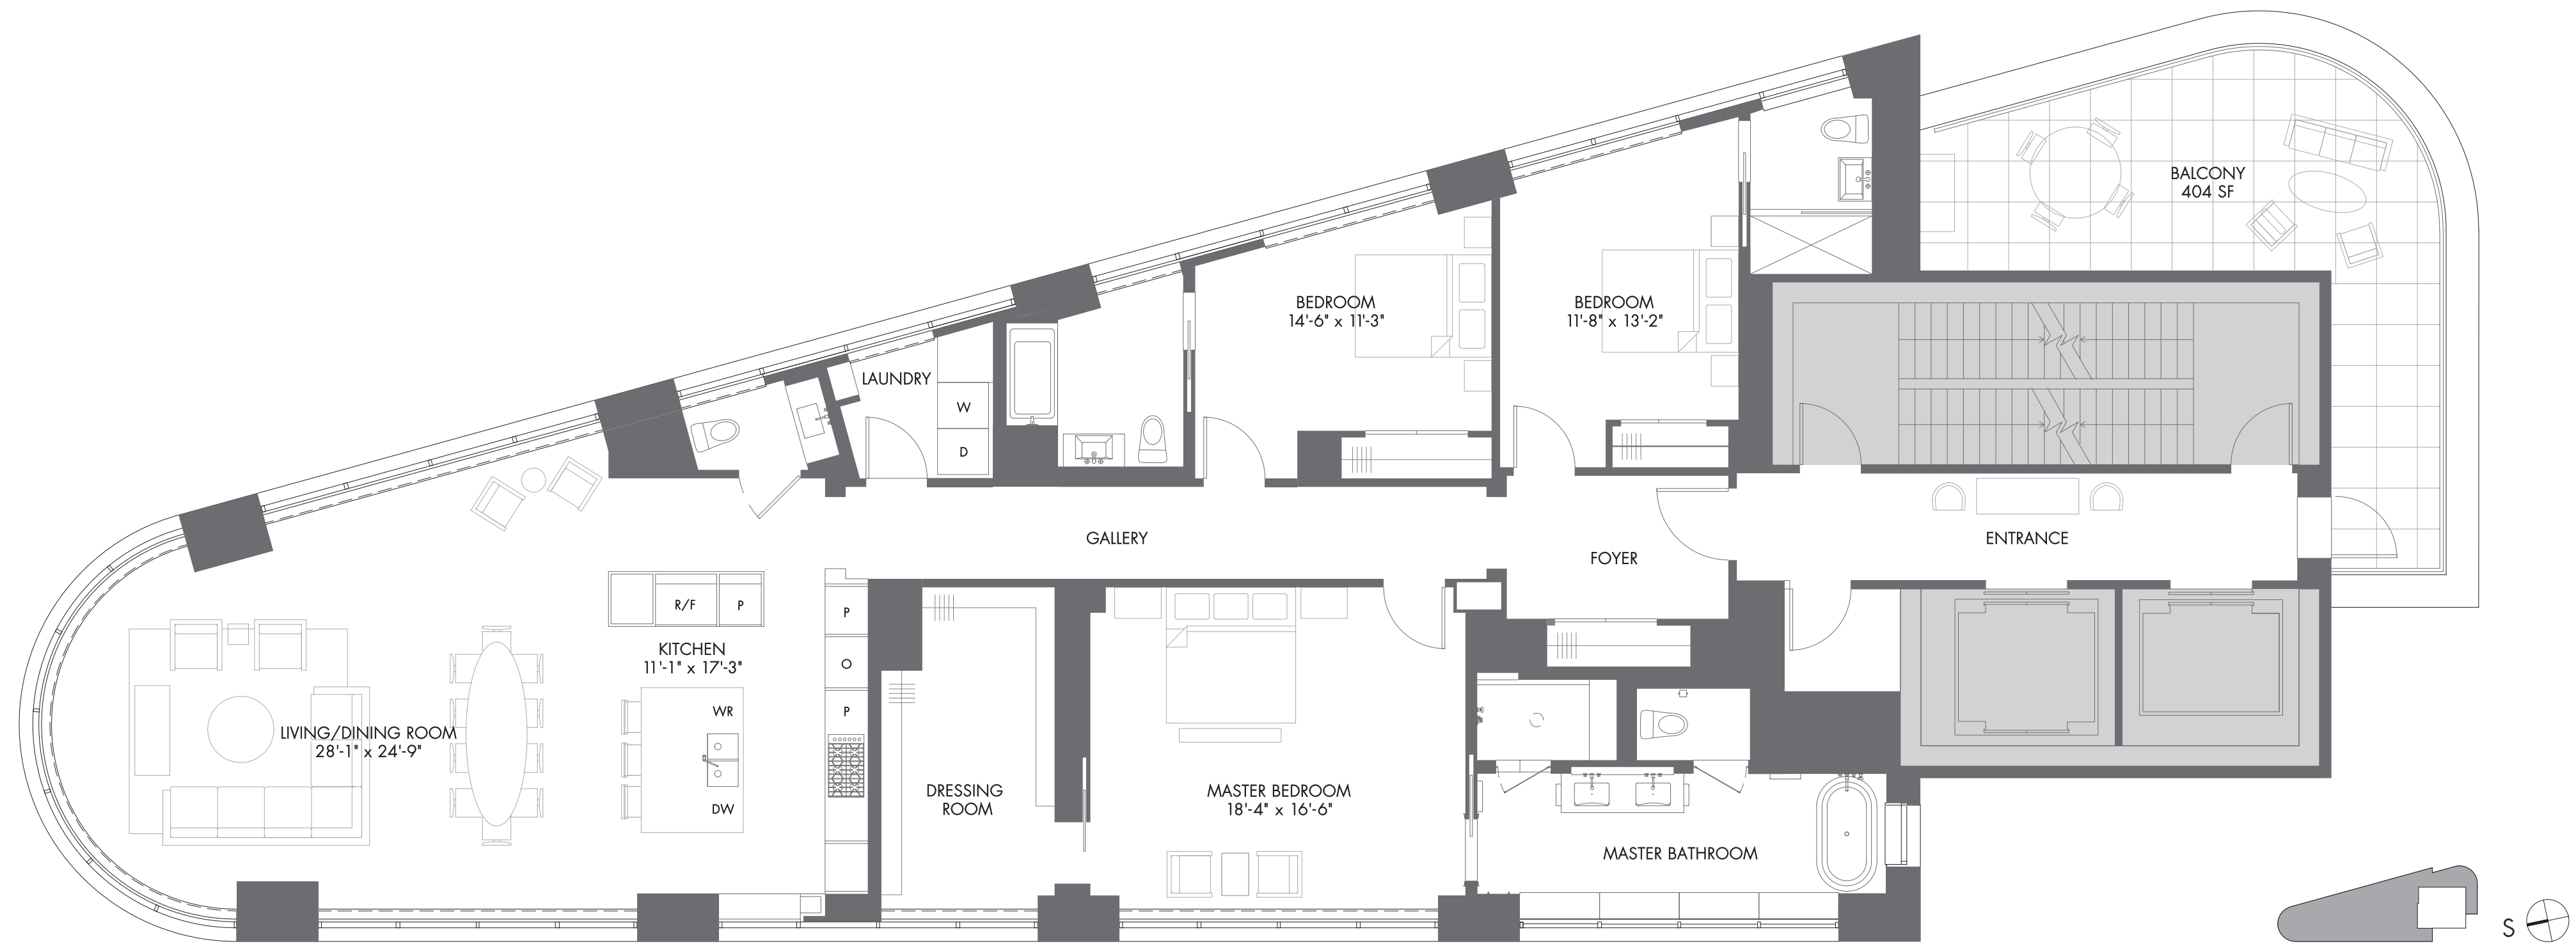

# 10SULLIVAN

THE PANORAMA COLLECTION

## RESIDENCE 15A

2,950 SF  
3 BEDROOM  
3 BATHROOM  
1 POWDER ROOM